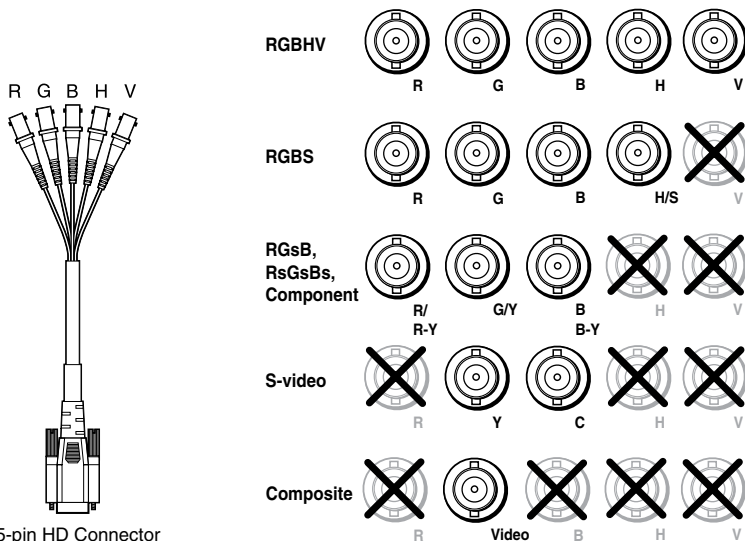

BNC to 15-Pin HD Wiring Guide

For sources and displays that require different connectors, use an 15-pin HD adapter cable, such as the Extron® SY BNCM series (#26-533-xx; see figure 1, below). The BNC connectors used for different signal types are shown in figure 1.