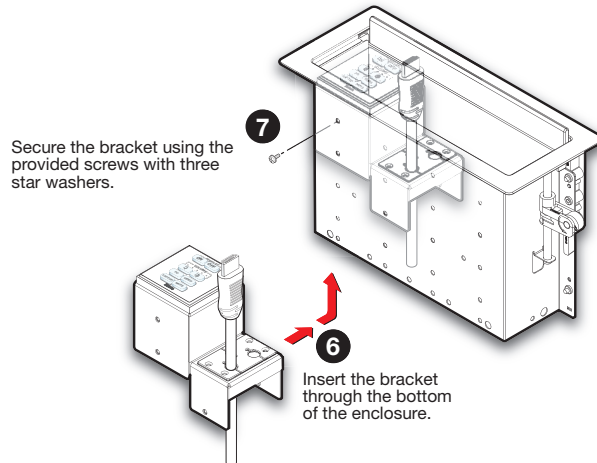

Mount the CCM 155 into a Cable Cubby 1200 or Cable Cubby 1400 Enclosure

68-2942-50 Rev. B
09 16

Extron Headquarters +1.800.633.9876 (Inside USA/Canada Only)	Extron Asia +65.6383.4400	Extron China +86.21.3760.1568	Extron Australia +61.8.8351.2188
Extron Europe +31.33.453.4040	Extron Japan +81.3.3511.7655	Extron Middle East +971.4.299.1800	Extron India +91.80.3055.3777