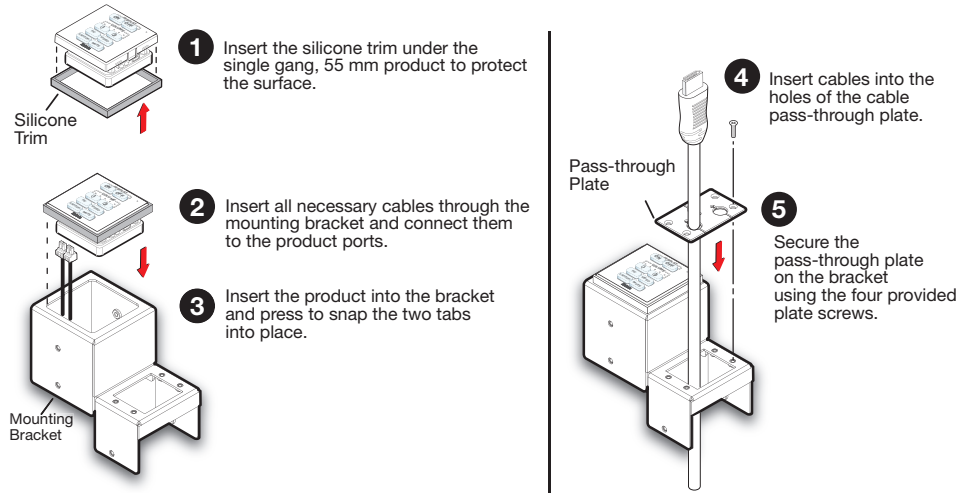

CCM 155 Installation Guide

The CCM 155 is a mounting bracket designed for use with Extron 55 mm sized modules. This mounting bracket can be installed in a Cable Cubby 1200 or Cable Cubby 1400. Follow these steps to assemble and mount the bracket.

Assemble the CCM 155