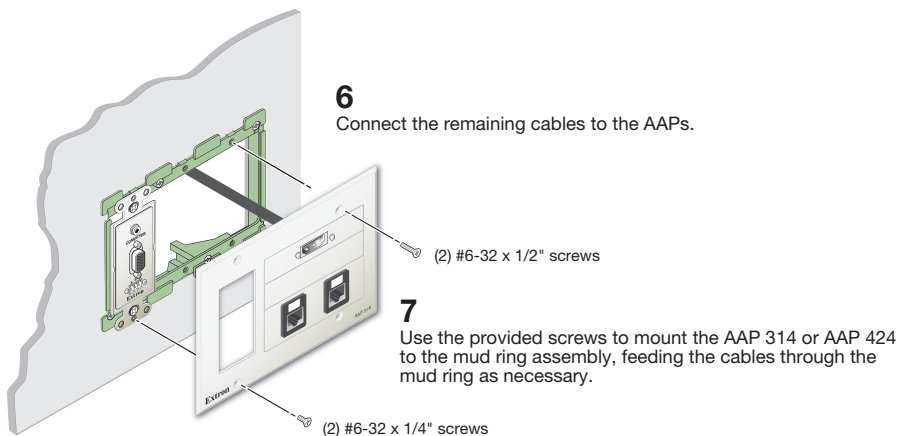

IMPORTANT:
 Go to www.extron.com for the complete user guide, installation instructions, and specifications.

AAP 314 and AAP 424 • Installation Guide

Follow the steps below to install an AAP 314 or AAP 424 mounting frame, along with the decorator-style modules and AAPs of your choice.