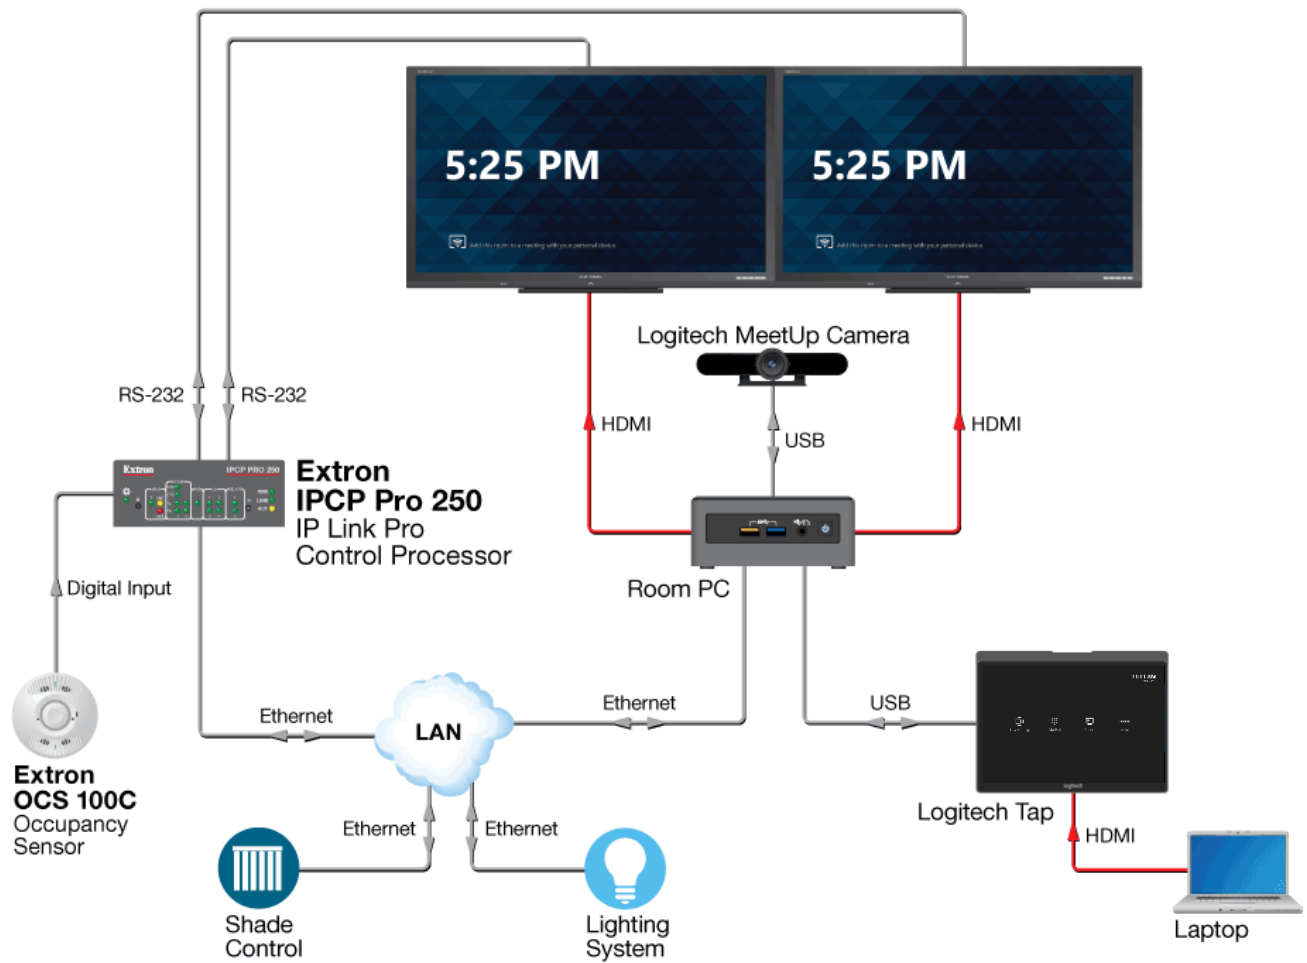

Diagram:

WORLDWIDE HEADQUARTERS

1025 E. Ball Road • Anaheim, California 92805
800.633.9876 • 714.491.1500 • FAX 714.491.1517 • www.extron.com

Anaheim • Raleigh • Silicon Valley • Dallas • New York • Washington, DC • Toronto • Mexico City • Paris • London
Amersfoort • Frankfurt • Stockholm • Moscow • Dubai • Johannesburg • Tel Aviv • Sydney • Melbourne • New Delhi
Bangalore • Singapore • Seoul • Shanghai • Beijing • Tokyo