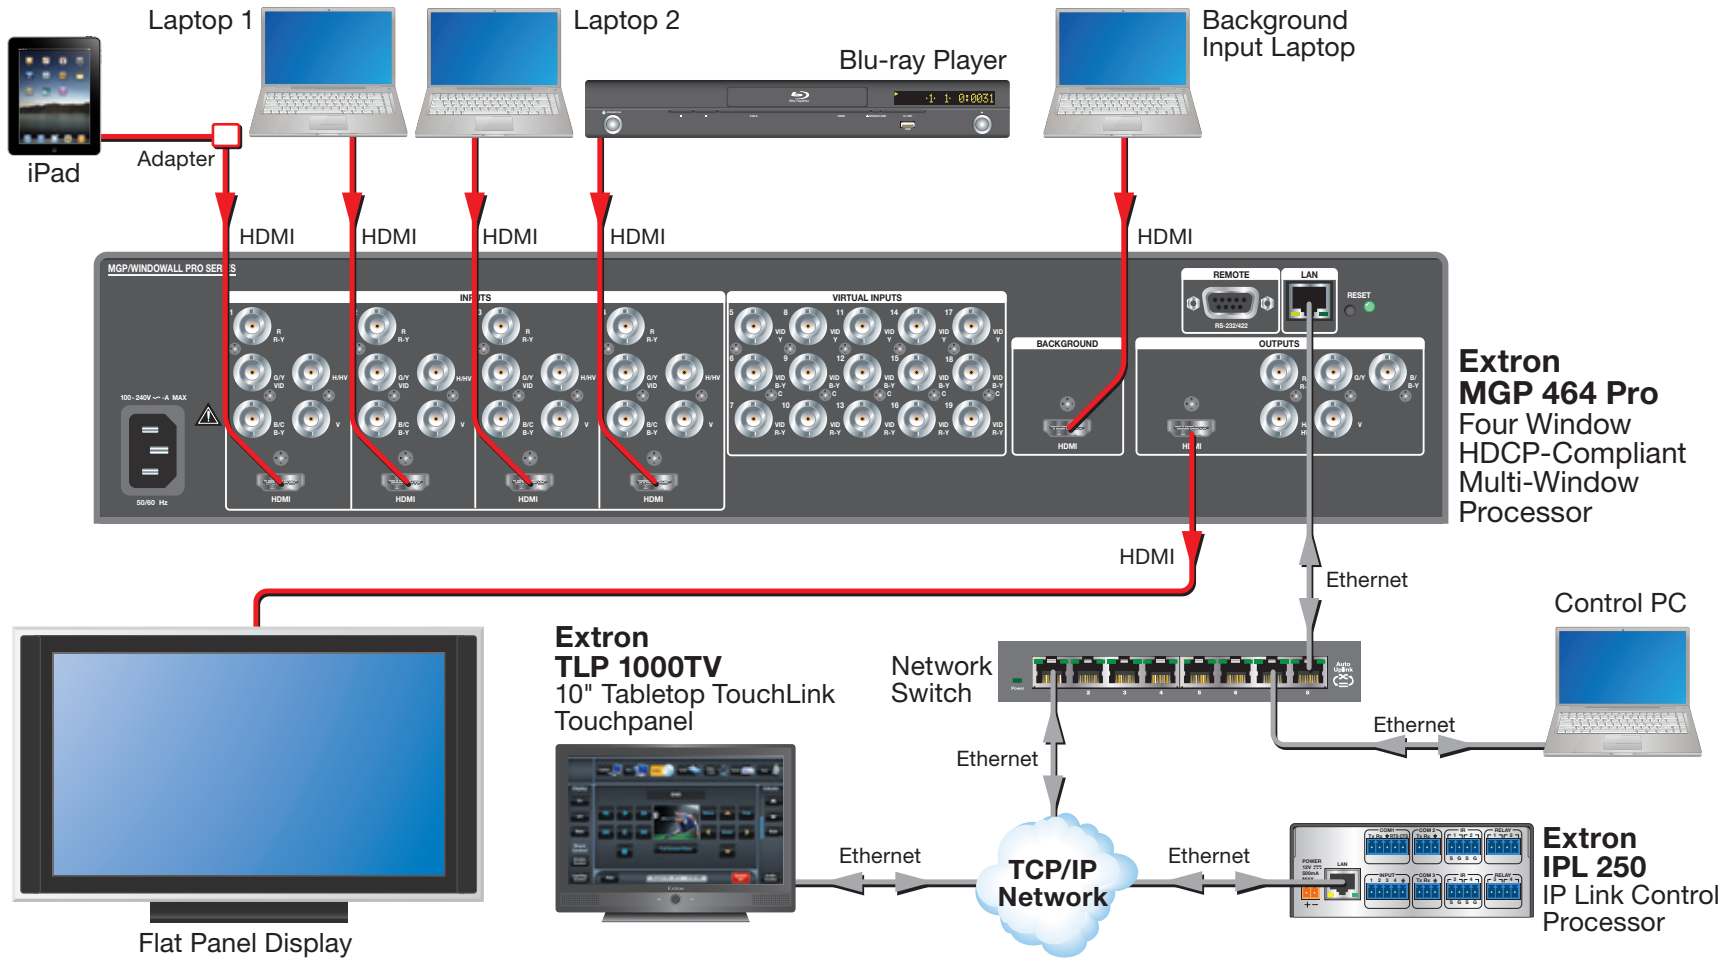

Extron Out of the Box Video

MGP 464 Pro DI - Example System Diagram

Extron Electronics

INTERFACING, SWITCHING AND CONTROL

For more information visit www.extron.com/mgppro