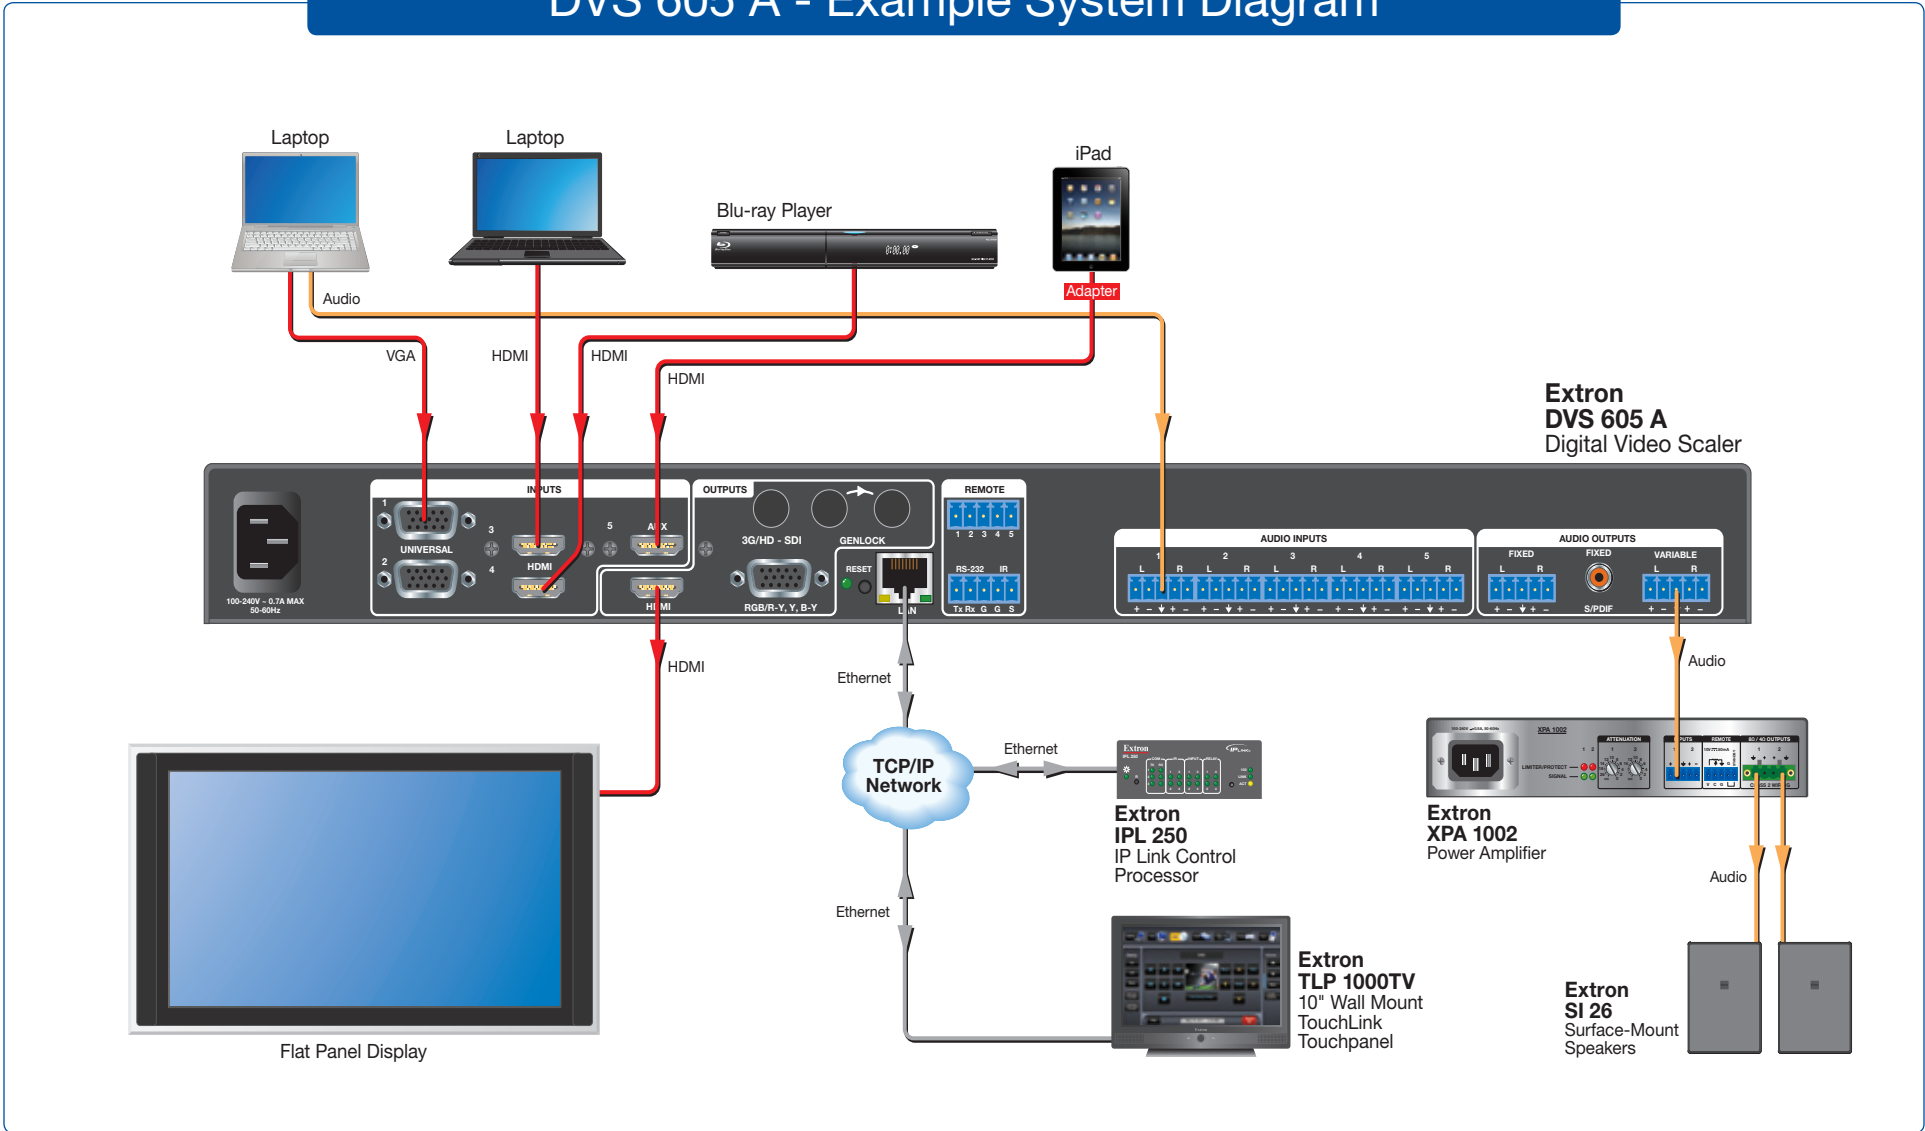

Extron Out of the Box Video

DVS 605 A - Example System Diagram

Extron Electronics
INTERFACING, SWITCHING AND CONTROL

For more information visit www.extron.com/dvs605