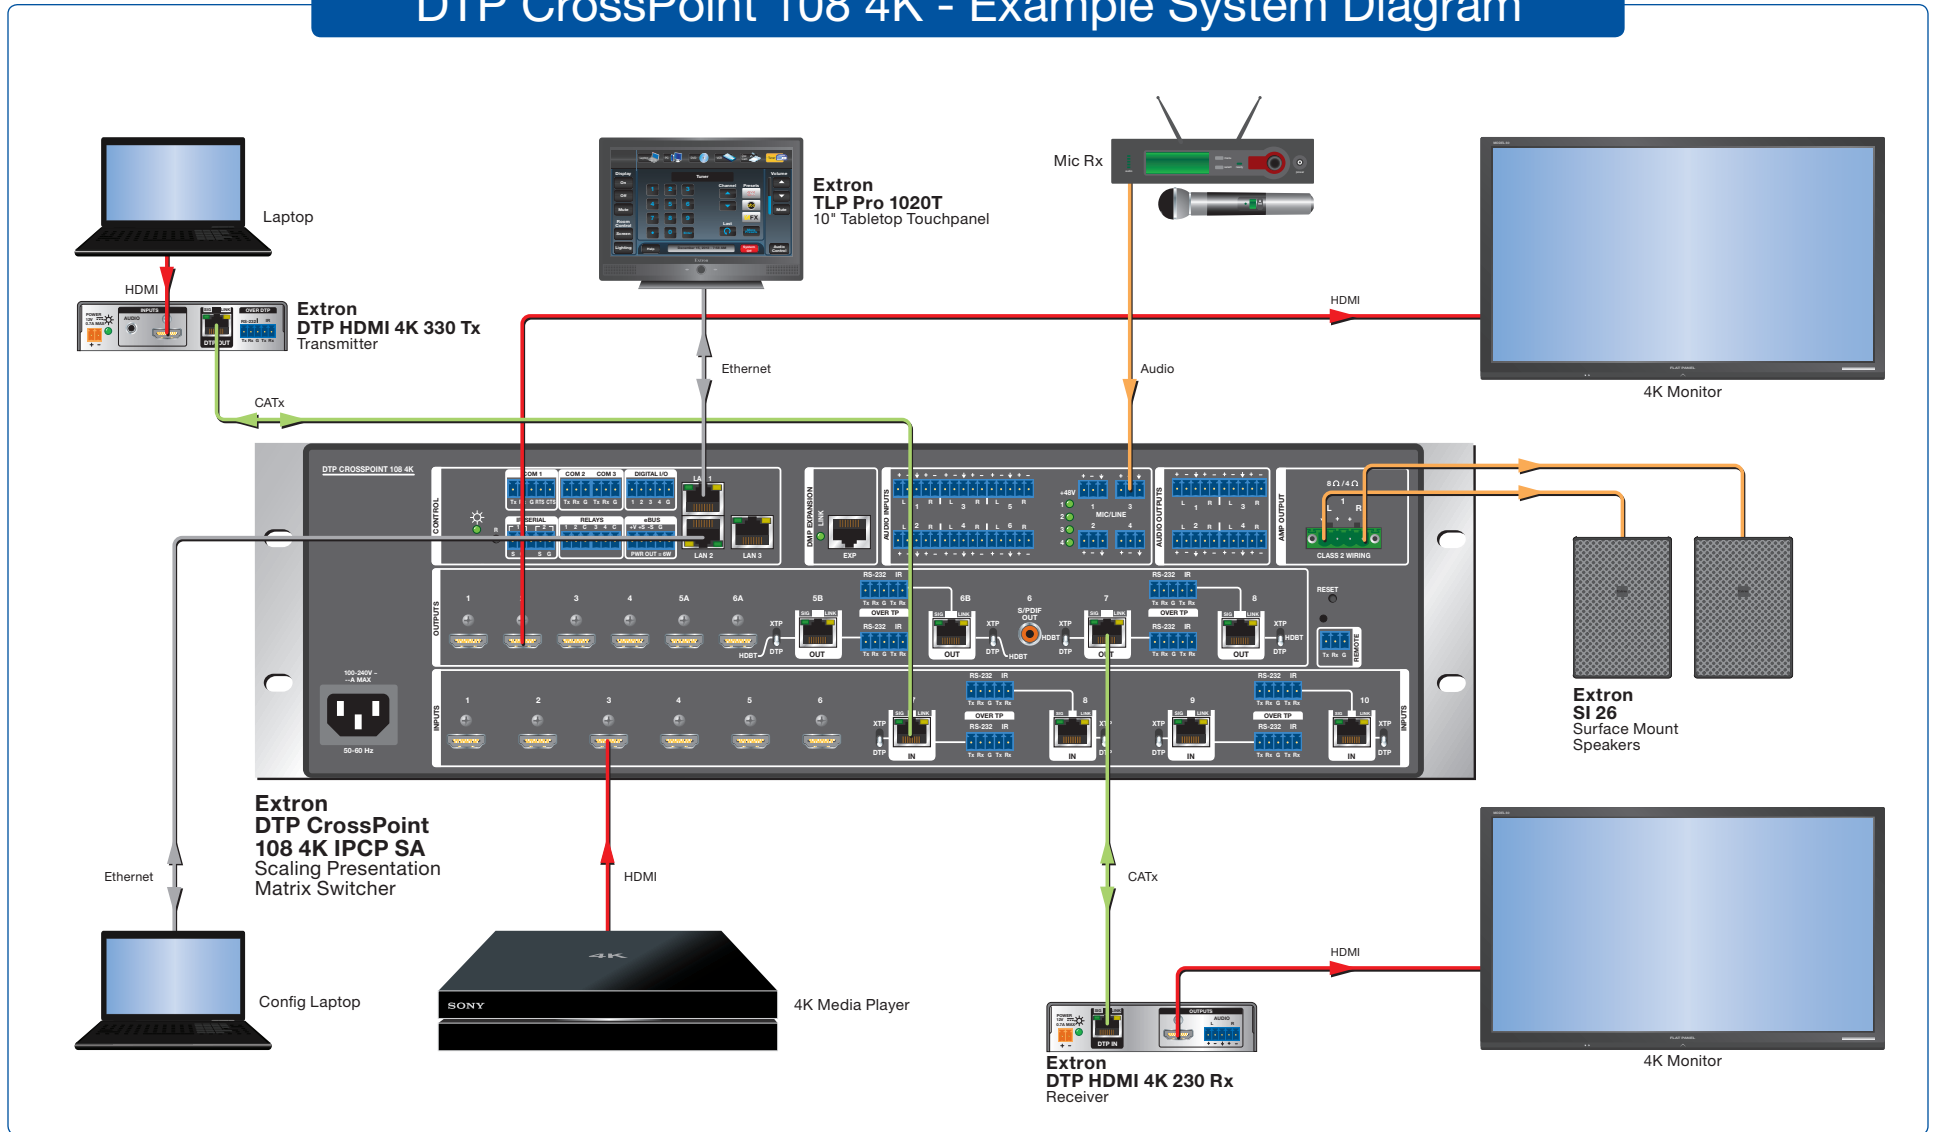

Extron Out of the Box Video

DTP CrossPoint 108 4K - Example System Diagram

Extron Electronics
INTERFACING, SWITCHING AND CONTROL

For more information visit www.extron.com/dtppc1084k