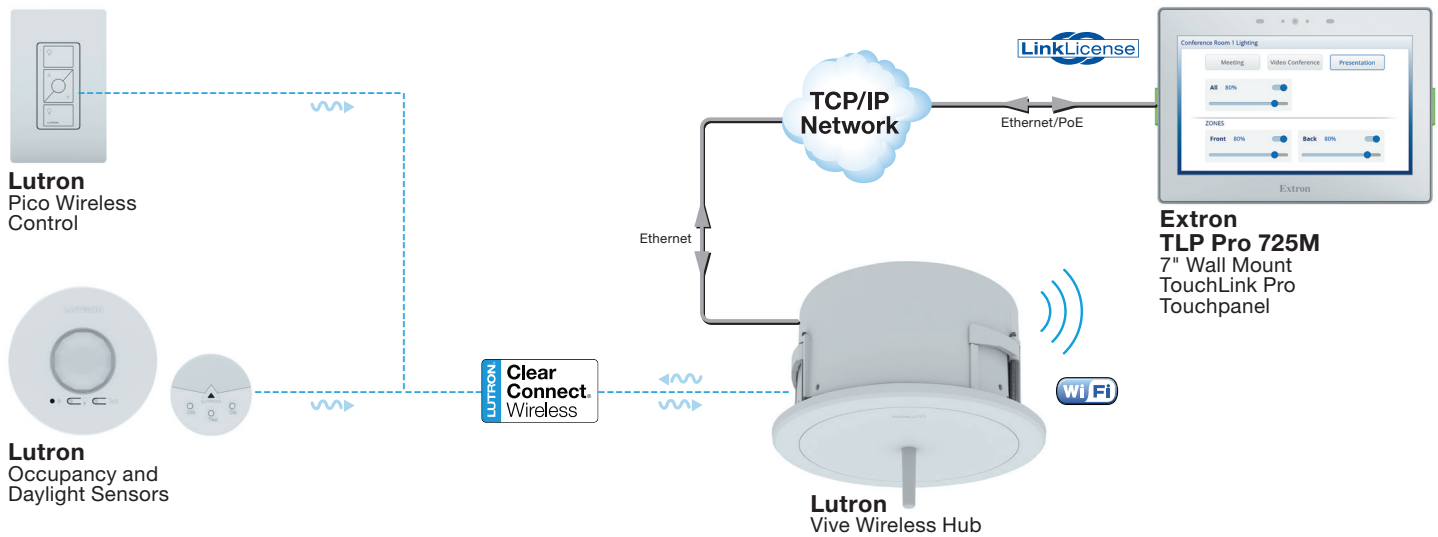

Extron and Lutron

CREATING AN EXCEPTIONAL COLLABORATION SOLUTION

Extron and Lutron are working together, combining Extron control capabilities with the Lutron Vive Wireless lighting control solution for today's smart-building projects. Facility managers and AV professionals will appreciate the simple installation and setup – they can use the same Vive hub they have installed for lighting control flexibility and simply add an Extron control processor and a touchpanel – or vice versa. A simple tap on the Extron touchscreen

allows you to adjust your light level and interact with other AV equipment in the room – enhancing the experience and versatility of lecture halls, conference rooms, and meeting spaces.

System designers can take comfort that Extron's strategic collaboration with Lutron guarantees reliable, easily-integrated wireless lighting control for a broad range of applications.

Extron

LUTRON®

KEY FEATURES

- ▶ Build a standalone, touchscreen-based Vive lighting control solution, or combine AV system and lighting controls on an Extron TouchLink Pro touchpanel
- ▶ Simple integration with the Lutron Vive web-based API
- ▶ Resources available to support configurable and programmable Extron control systems
- ▶ Share the sensors in the Vive lighting system with the in-room control system for occupancy detection in Smart Building applications