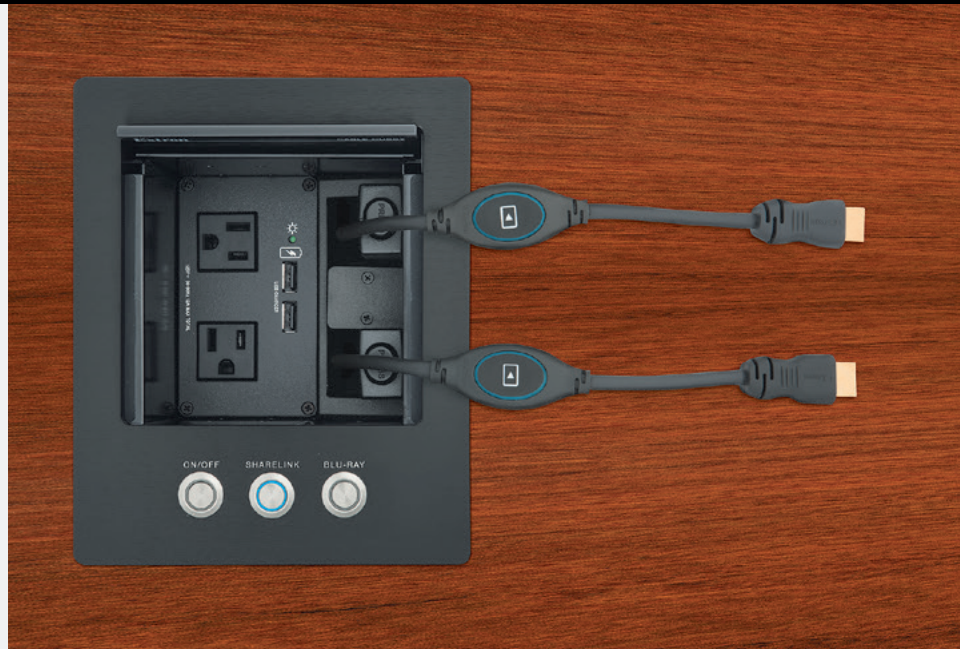

MODEL	VERSION	PART#
MDP-HDMI SM/6	6' (1.8 m)	26-690-06
MDP-HDMI SM/12	12' (3.6 m)	26-690-12

Application – Using Fixed Sources or Wireless Devices

Overview

TeamWork Show Me cables are designed for use with mobile or temporary collaboration devices, such as laptops and tablets. Often, though, collaboration systems also need to support fixed sources, such as a: desktop PC, Blu-ray Disk player, videoconference codec, or an Extron ShareLink 250 Series Wireless Collaboration Gateway or similar device.

TeamWork Solution

The Extron Contact Closure Remotes provide the ideal user interface for selecting fixed or wireless sources in a TeamWork Collaboration System. The CCB 30 mounts in a Cable Cubby 700 enclosure and features switches with LED ring lights, which provide visual feedback on the active switch. The switches act as Share buttons for the fixed or wireless sources, similar to the Share buttons on the Show Me cables. When a compact enclosure is required, the Cable Cubby 500 is available with an integrated CCB 30. For systems using an existing enclosure to house the Show Me cables, a CCR 30 provides three individually configurable switches in a separate button panel that can be mounted near the enclosure.