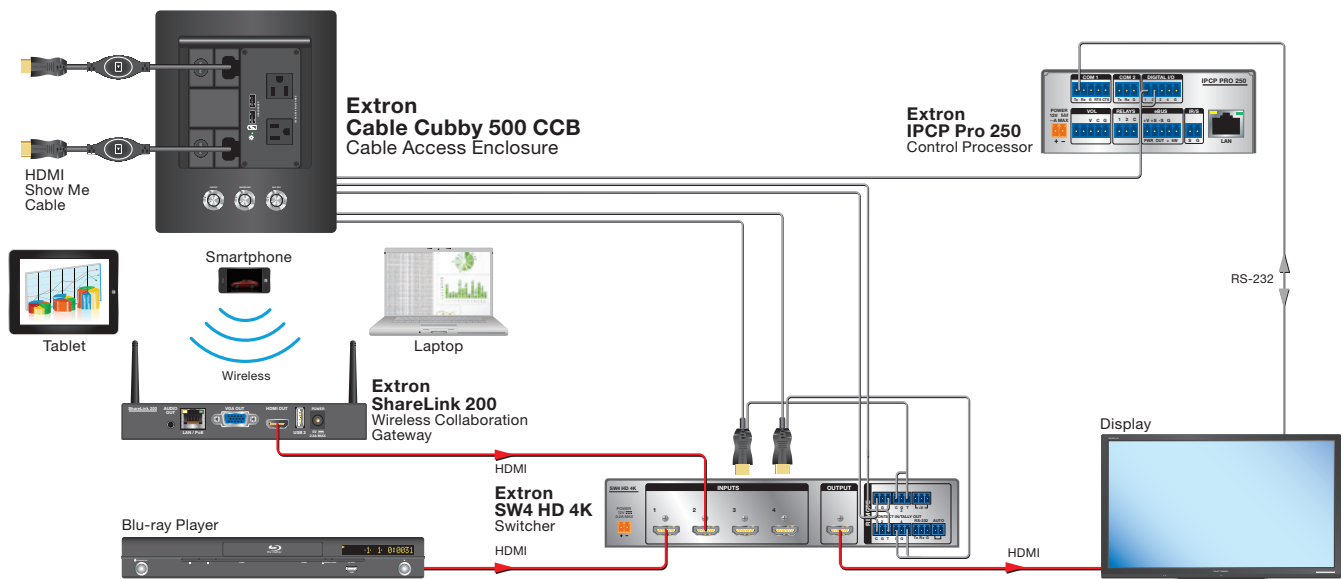

WORLDWIDE SALES OFFICES

Anaheim • Raleigh • Silicon Valley • Dallas • New York • Washington, DC • Toronto • Mexico City • Paris • London • Frankfurt
Madrid • Stockholm • Amersfoort • Moscow • Dubai • Johannesburg • Tel Aviv • Sydney • Melbourne
New Delhi • Bangalore • Singapore • Seoul • Shanghai • Beijing • Hong Kong • Tokyo

www.extron.com