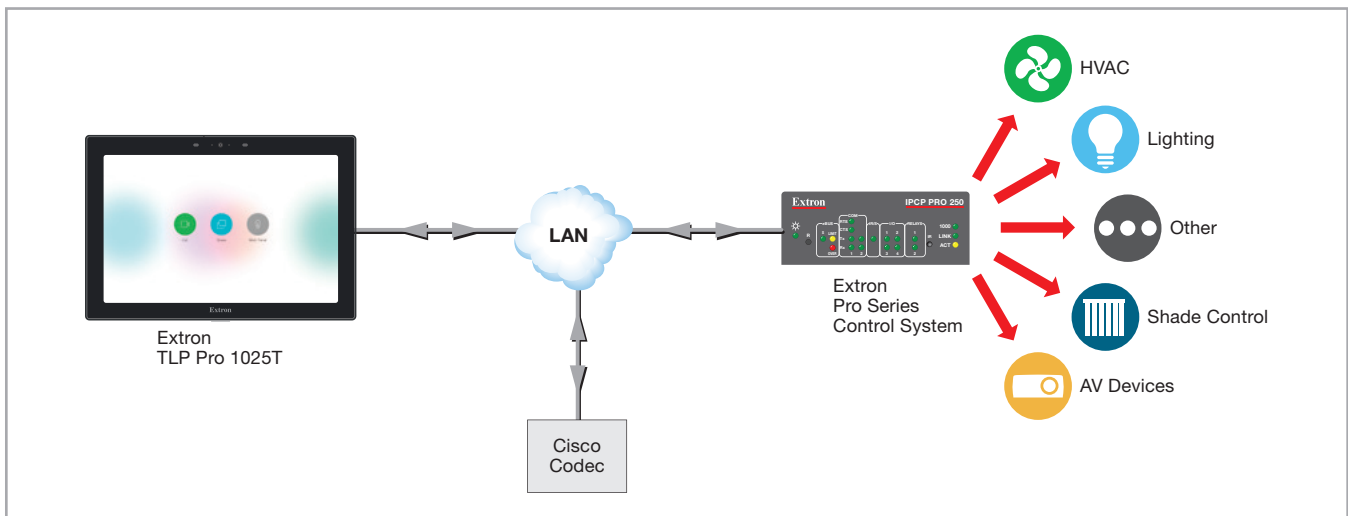

# Extron and Cisco

SEAMLESSLY INTEGRATE IP LINK PRO CONTROL PROCESSORS WITH CISCO TELEPRESENCE TOUCH 10

Extron IP Link® Pro control processors provide a broad range of AV system control capabilities. TouchLink Pro touchpanels or Cisco Telepresence® Touch 10 touchscreens work with these control processors, enabling users to easily interact with Cisco videoconferencing systems and control other in-room devices with a single touch. These touchscreens enable users to make and manage video calls, share content, and access other features.

Extron has leveraged the customizable API of the Telepresence Touch 10 for the added benefit of controlling AV equipment tied to the Pro Series control system. To help streamline system setup, Extron developed a device driver, a Global Configurator® Plus configuration template with sample system logic, a ready-to-use Global Scriptor® module, and a sample Global Scriptor project.

**Integrate IP Link Pro control processors with Cisco Telepresence Touch 10 to operate Cisco videoconferencing systems and other AV devices**

**Use an IP Link Pro control processor with a TouchLink Pro touchpanel to operate Cisco videoconferencing systems and other AV devices**

## KEY FEATURES

- ▶ Integrate IP Link Pro control processors with TouchLink Pro touchpanels or Cisco Telepresence Touch 10 to operate Cisco videoconferencing systems and other AV devices
- ▶ Analytics and management using GlobalViewer Enterprise
- ▶ Device driver, Global Configurator Plus configuration template, Global Scripser module, and sample Global Scripser project streamline setup in Pro Series control systems
- ▶ Monitor and control mechanical and electrical systems that include HVAC, lighting, and shades
- ▶ Touchpanel user interface reflects system status with each system action