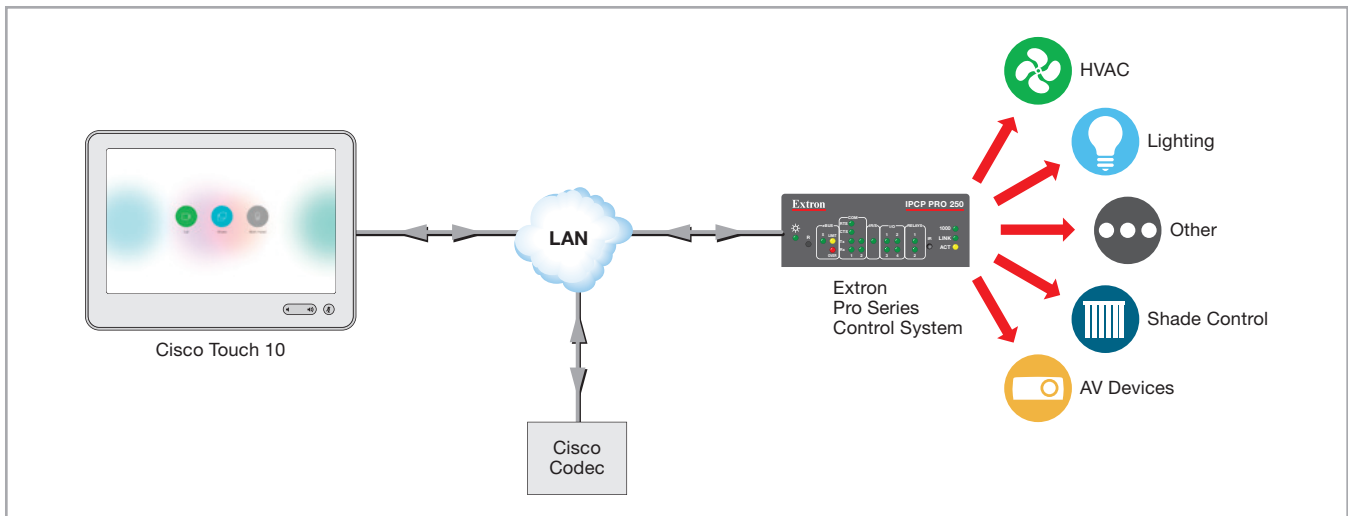

# Extron and Cisco

SEAMLESSLY INTEGRATE IP LINK PRO CONTROL PROCESSORS WITH CISCO TELEPRESENCE TOUCH 10

Extron IP Link® Pro control processors provide a broad range of AV system control capabilities. TouchLink Pro touchpanels or Cisco Telepresence® Touch 10 touchscreens work with these control processors, enabling users to easily interact with Cisco videoconferencing systems and control other in-room devices with a single touch. These touchscreens enable users to make and manage video calls, share content, and access other features.

Extron has leveraged the customizable API of the Telepresence Touch 10 for the added benefit of controlling AV equipment tied to the Pro Series control system. To help streamline system setup, Extron developed a device driver, a Global Configurator® Plus configuration template with sample system logic, a ready-to-use Global Scriptor® module, and a sample Global Scriptor project.

**Integrate IP Link Pro control processors with Cisco Telepresence Touch 10 to operate Cisco videoconferencing systems and other AV devices**

**Use an IP Link Pro control processor with a TouchLink Pro touchpanel to operate Cisco videoconferencing systems and other AV devices**

## KEY FEATURES

- ▶ Integrate IP Link Pro control processors with TouchLink Pro touchpanels or Cisco Telepresence Touch 10 to operate Cisco videoconferencing systems and other AV devices
- ▶ Analytics and management using GlobalViewer Enterprise
- ▶ Device driver, Global Configurator Plus configuration template, Global Scripser module, and sample Global Scripser project streamline setup in Pro Series control systems
- ▶ Monitor and control mechanical and electrical systems that include HVAC, lighting, and shades
- ▶ Touchpanel user interface reflects system status with each system action