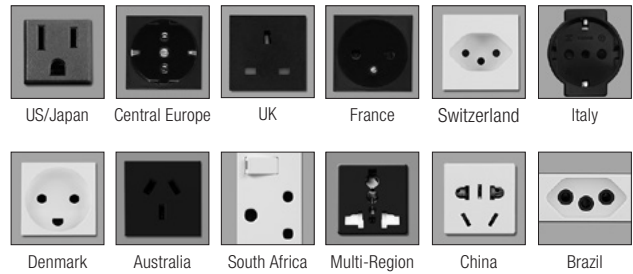

AVAILABLE POWER OUTLETS

Cable Cubby 650 UT open – Compatible with Series power modules, AAP modules, Extron Retractor modules, and cables.