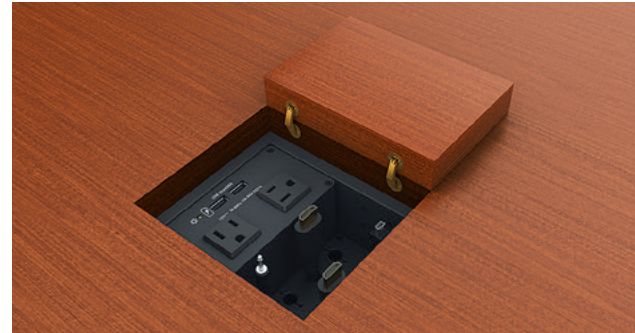

# Cable Cubby 650 UT

DISCREET INTEGRATION OF AV CONNECTIVITY, CONTROL,  
AND POWER FOR ANY SURFACE

- ▶ Provides convenient access to AV, data, power, and control
- ▶ Easily expandable when additional AV connectivity is required
- ▶ Subtle, under-table design compliments high end furniture and can be installed with or without a table-matching lid
- ▶ Accommodates Series AC or AC+USB power modules, plus up to three Retractor modules, eight AV cables, and/or three AAP™ AV connectivity modules
- ▶ Integrated mounting brackets accommodate any table top thickness
- ▶ Height-adjustable Retractor bracket, Cable Pass-Through bracket, and AAP bracket included; Retractor modules, cables, and AAP modules sold separately

## DESCRIPTION

The **Cable Cubby® 650 UT** is a modular, under-table mounted cable access enclosure for AV connectivity, remote control, and power. Its flexible, open design facilitates easy cable access for integration into high-end furniture with a professionally-fabricated table-matching lid. Cable Cubby 650 UT enclosures can be ganged together for a nearly endless selection of AV connectivity options. It accommodates up to three AAP™ AV connectivity modules or eight AV cables and three Extron Retractor Series cable retraction modules. Integrated mounting brackets accommodate any table top thickness. The Cable Cubby 650 UT is available in a black finish.

## AVAILABLE POWER OUTLETS

Cable Cubby 650 UT open – Compatible with Series power modules, AAP modules, Extron Retractor modules, and cables.

Cable Cubby 650 UT closed – Installed with a professionally-fabricated table-matching lid, it offers a discreet, architecturally-friendly design.