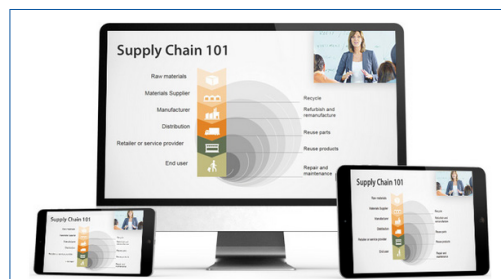

How Organizations Use Extron and Ensemble Video

- Secure Lecture Capture
- Training and On-Boarding
- Live Streaming
- Meeting Recording
- Knowledge Sharing
- Corporate Communications
- Stakeholder Engagement
- Video Repositories and Archives