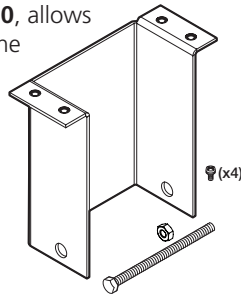

CC 200 Cable Retractor Bracket Kit

The CC 200 Mounting Bracket, part #70-678-10, allows one or two Cable Retractors to be installed in the Cable Cubby® 200 enclosure. The bracket kit adapts the AAP opening of the enclosure to allow the installation of a Cable Retraction System for Cable Cubby® Enclosures.

Planning

Before installing the adapter, be certain there is adequate space under the table for the retractable system with the attached bracket.

Determine the retractor mounting orientation: horizontal or vertical.

Bracket and Retractor Mounting

WARNING: Disconnect power from the Cable Cubby 200 power module before beginning installation.

- Using the mounting bolt supplied with the CC 200 kit (1/4-20 x 3 in), mount the CC 200 bracket to the retractor as shown on the right. Do not overtighten the bolt.

Once the retractor is mounted to the bracket, the assembly may be installed into the enclosure.

- The cable stops and connectors may be too large to fit through the AAP opening at the same time as the retractor. Pull a short amount of cable out of the retractor and push it through the AAP opening before installing the retractor/bracket assembly.
- Press the bracket and retractor assembly against the bottom of the enclosure, lining the bracket holes up with the AAP mounting holes on the enclosure. Fasten from the top using the supplied four screws.
- Refer to the **Cable Retraction System for Cable Cubby Enclosures User's Manual** located at www.extron.com for further retractor mounting instructions.