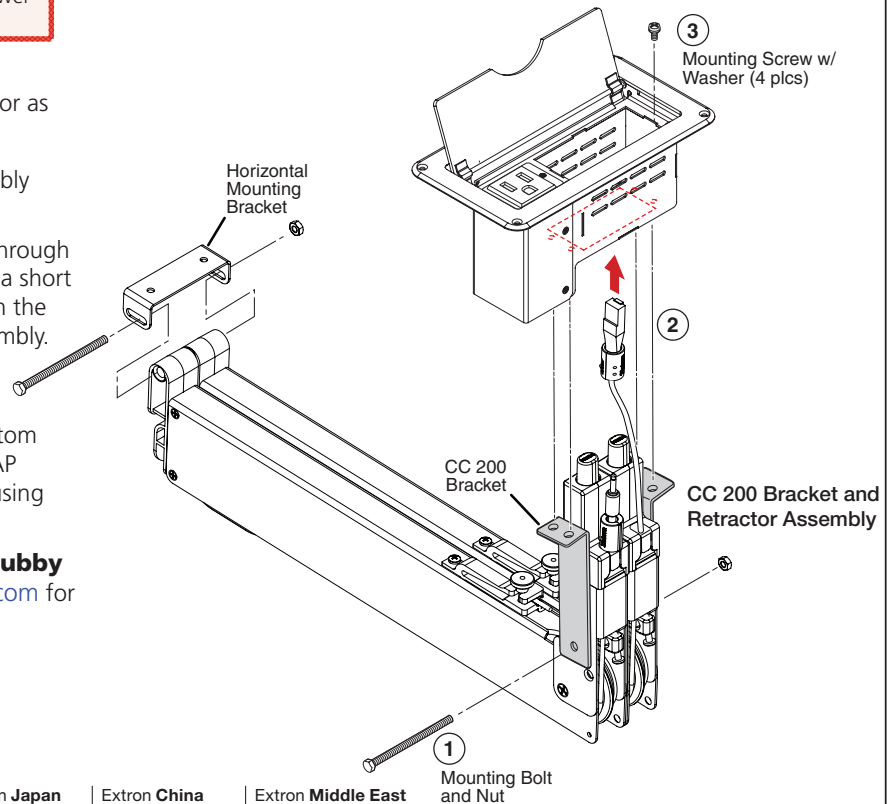

Planning

Before installing the adapter, be certain there is adequate space under the table for the retractable system with the attached bracket.

Determine the retractor mounting orientation: horizontal or vertical.

If only one retractor is mounted, use a filler module, part #70-678-08 in place of the second retractor.

If mounting horizontally, the horizontal bracket kit, part #70-678-00, is required.

68-1894-50
Rev. A
03 10

Bracket and Retractor Mounting

WARNING: Disconnect power from the Cable Cubby 200 power module before beginning installation.

- Using the mounting bolt supplied with the CC 200 kit (1/4-20 x 3 in), mount the CC 200 bracket to the retractor as shown on the right. Do not overtighten the bolt.

Once the retractor is mounted to the bracket, the assembly may be installed into the enclosure.

- The cable stops and connectors may be too large to fit through the AAP opening at the same time as the retractor. Pull a short amount of cable out of the retractor and push it through the AAP opening before installing the retractor/bracket assembly.
- Press the bracket and retractor assembly against the bottom of the enclosure, lining the bracket holes up with the AAP mounting holes on the enclosure. Fasten from the top using the supplied four screws.
- Refer to the **Cable Retraction System for Cable Cubby Enclosures User's Manual** located at www.extron.com for further retractor mounting instructions.