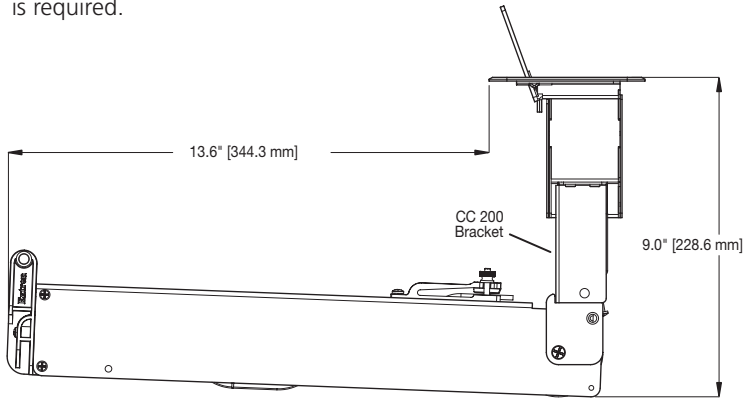

Planning

Before installing the adapter, be certain there is adequate space under the table for the retractable system with the attached bracket.

Determine the retractor mounting orientation: horizontal or vertical.

If only one retractor is mounted, use a filler module, part #70-678-08 in place of the second retractor.

If mounting horizontally, the horizontal bracket kit, part #70-678-00, is required.