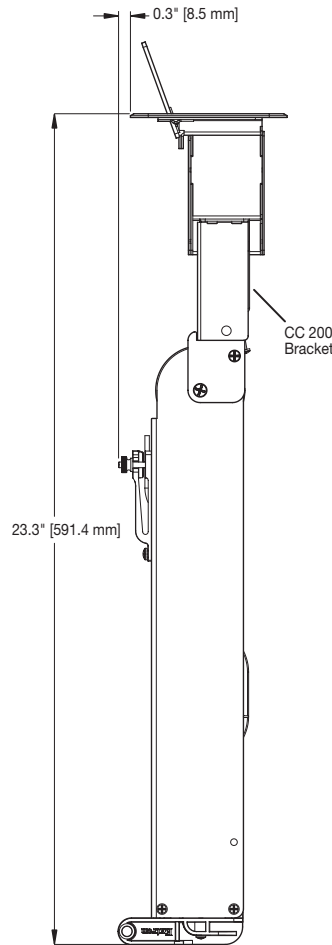

CC 200 Cable Retractor Bracket Kit

The CC 200 Mounting Bracket, part #70-678-10, allows one or two Cable Retractors to be installed in the Cable Cubby® 200 enclosure. The bracket kit adapts the AAP opening of the enclosure to allow the installation of a Cable Retraction System for Cable Cubby® Enclosures.

Planning

Before installing the adapter, be certain there is adequate space under the table for the retractable system with the attached bracket.

Determine the retractor mounting orientation: horizontal or vertical.

If only one retractor is mounted, use a filler module, part #70-678-08 in place of the second retractor.

If mounting horizontally, the horizontal bracket kit, part #70-678-00, is required.

68-1894-50
Rev. A
03 10

Bracket and Retractor Mounting

WARNING: Disconnect power from the Cable Cubby 200 power module before beginning installation.

- Using the mounting bolt supplied with the CC 200 kit (1/4-20 x 3 in), mount the CC 200 bracket to the retractor as shown on the right. Do not overtighten the bolt.