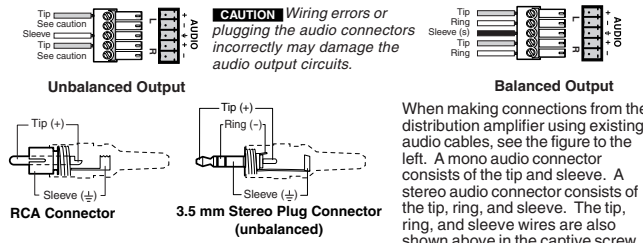

Audio/Video Distribution Amplifiers

Models and Features

Extron's Audio/Video Distribution Amplifier models include two or more of the features listed at the top of the table below. A •, 2 or 4 is used in the table to indicate which features apply to a particular model and how many sets, if more than one set. For example, the model SADA 6 MX DUAL has 2 sets of one input, six output stereo audio distribution amplifiers. All models are housed in metal enclosures and include 100-240 volt autoswitchable power supplies.

One input, six output composite video distribution amplifier					
One input, six output S-video distribution amplifier					
One input, six output stereo audio distribution amplifier					
1U half-width enclosure with optional rack shelf					
1U full-width enclosure with rack shelf					
AVDA 6 MX	P/N 60-201-01		•	•	•
AVDA 6 MX DUAL	P/N 60-201-02	•	2	2	
CVDA 6 MX	P/N 60-202-01		•	•	•
CVDA 6 MX DUAL	P/N 60-202-02		•	•	2
CVDA 6 MX QUAD	P/N 60-202-03		•	•	4
SADA 6 MX	P/N 60-203-01		•	•	•
SADA 6 MX DUAL	P/N 60-203-02		•	2	
SADA 6 MX QUAD	P/N 60-203-03		•	4	
SVDA 6 MX	P/N 60-204-01		•	•	•
SVDA 6A MX	P/N 60-353-01		•	•	•

Installing Audio Connectors

The captive screw audio connectors must be wired to the audio cables using the captive screws as shown to the right. The methods of wiring the audio connectors for input and output are shown below. The top connectors are input examples with output examples below.