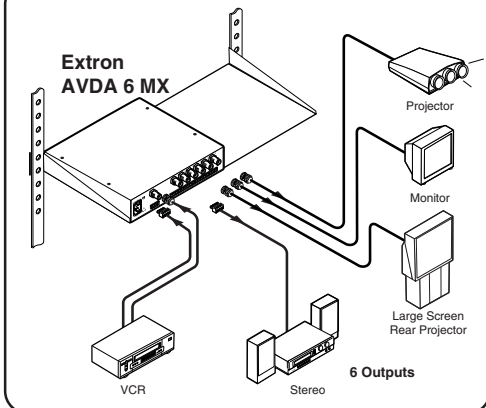

Connection Diagram

Extron Electronics, USA
1230 South Lewis Street
Anaheim, CA 92805
USA
714.491.1500
Fax 714.491.1517

Extron Electronics, Europe
Beeldschermweg 6C
3821 AH Amersfoort
The Netherlands
+31.33.453.4040
Fax +31.33.453.4050

Extron Electronics, Asia
135 Joo Seng Road, #04-01
PM Industrial Building
Singapore 368363
+65.6383.4400
Fax +65.6383.4664

Extron Electronics, Japan
Daisan DMJ Building 6F
3-9-1 Kudan Minami
Chiyoda-ku, Tokyo 102-0074 Japan
+81.3.3511.7655
Fax +81.3.3511.7656

33-245-01 Rev. D
07 03
Printed in the USA