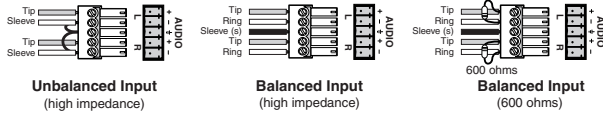

Audio/Video Distribution Amplifiers

Models and Features

Extron's Audio/Video Distribution Amplifier models include two or more of the features listed at the top of the table below. A •, 2 or 4 is used in the table to indicate which features apply to a particular model and how many sets, if more than one set. For example, the model SADA 6 MX DUAL has 2 sets of one input, six output stereo audio distribution amplifiers. All models are housed in metal enclosures and include 100-240 volt autoswitchable power supplies.

One input, six output composite video distribution amplifier					
One input, six output S-video distribution amplifier					
One input, six output stereo audio distribution amplifier					
1U half-width enclosure with optional rack shelf					
1U full-width enclosure with rack shelf					
AVDA 6 MX	P/N 60-201-01		•	•	•
AVDA 6 MX DUAL	P/N 60-201-02	•	2	2	
CVDA 6 MX	P/N 60-202-01		•	•	•
CVDA 6 MX DUAL	P/N 60-202-02		•	•	2
CVDA 6 MX QUAD	P/N 60-202-03		•	•	4
SADA 6 MX	P/N 60-203-01		•	•	•
SADA 6 MX DUAL	P/N 60-203-02		•	2	
SADA 6 MX QUAD	P/N 60-203-03		•	4	
SVDA 6 MX	P/N 60-204-01		•	•	•
SVDA 6A MX	P/N 60-353-01		•	•	•

Installing Audio Connectors

The captive screw audio connectors must be wired to the audio cables using the captive screws as shown to the right. The methods of wiring the audio connectors for input and output are shown below. The top connectors are input examples with output examples below.