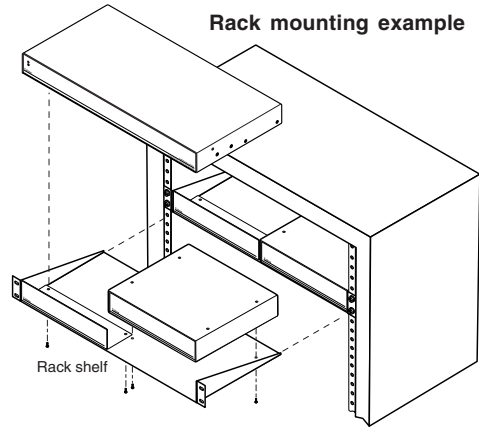

Audio/Video Distribution Amplifiers

Models and Features

Extron's Audio/Video Distribution Amplifier models include two or more of the features listed at the top of the table below. A •, 2 or 4 is used in the table to indicate which features apply to a particular model and how many sets, if more than one set. For example, the model SADA 6 MX DUAL has 2 sets of one input, six output stereo audio distribution amplifiers. All models are housed in metal enclosures and include 100-240 volt autoswitchable power supplies.

One input, six output composite video distribution amplifier					
One input, six output S-video distribution amplifier					
One input, six output stereo audio distribution amplifier					
1U half-width enclosure with optional rack shelf					
1U full-width enclosure with rack shelf					
AVDA 6 MX	P/N 60-201-01		•	•	•
AVDA 6 MX DUAL	P/N 60-201-02	•	2	2	
CVDA 6 MX	P/N 60-202-01		•	•	•
CVDA 6 MX DUAL	P/N 60-202-02		•	•	2
CVDA 6 MX QUAD	P/N 60-202-03		•	•	4
SADA 6 MX	P/N 60-203-01		•	•	•
SADA 6 MX DUAL	P/N 60-203-02		•	2	
SADA 6 MX QUAD	P/N 60-203-03		•	4	
SVDA 6 MX	P/N 60-204-01		•	•	•
SVDA 6A MX	P/N 60-353-01		•	•	•