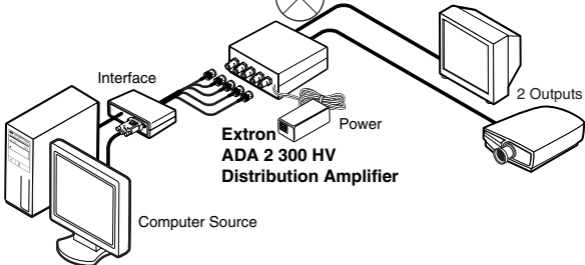

## Internal Jumper Settings

The Extron ADA 2 300 and ADA 2 300 HV distribution amplifiers distribute an RGB computer-video signal to two buffered outputs and offer gain selections for red, green, blue, and sync signals.