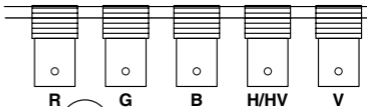

## Internal Jumper Settings

The Extron ADA 2 300 and ADA 2 300 HV distribution amplifiers distribute an RGB computer-video signal to two buffered outputs and offer gain selections for red, green, blue, and sync signals.