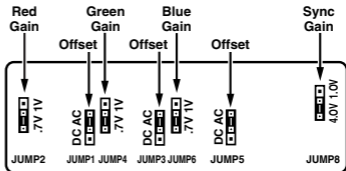

## Internal Jumper Settings

The Extron ADA 2 300 and ADA 2 300 HV distribution amplifiers distribute an RGB computer-video signal to two buffered outputs and offer gain selections for red, green, blue, and sync signals.